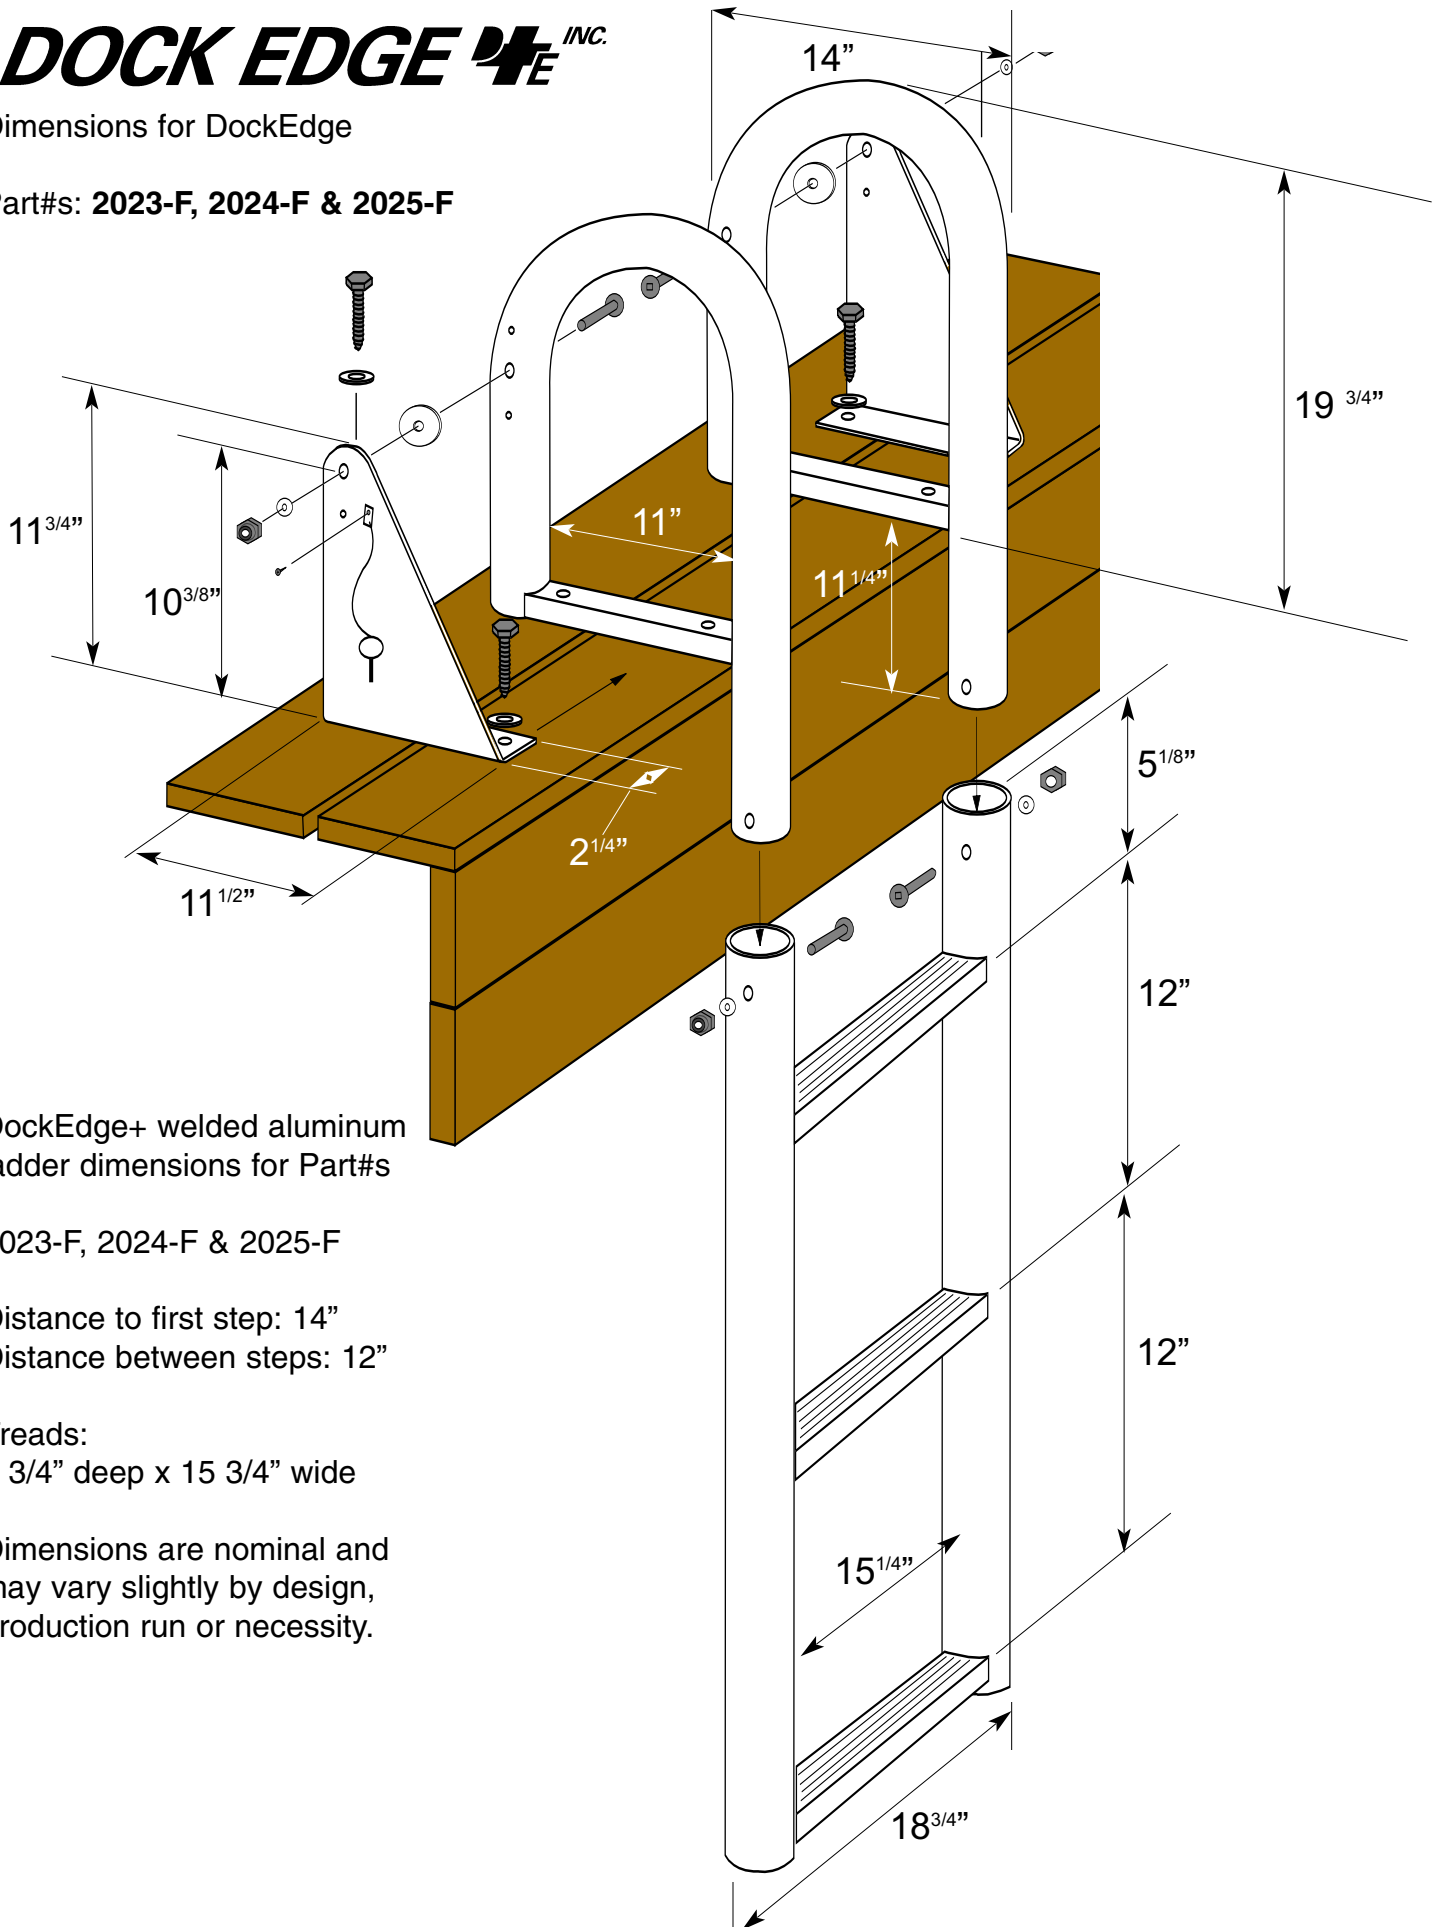

DOCK EDGE INC.

Dimensions for DockEdge

Part#s: 2023-F, 2024-F & 2025-F

DockEdge+ welded aluminum ladder dimensions for Part#s

2023-F, 2024-F & 2025-F

Distance to first step: 14"

Distance between steps: 12"

Treads:

1 3/4" deep x 15 3/4" wide

Dimensions are nominal and may vary slightly by design, production run or necessity.