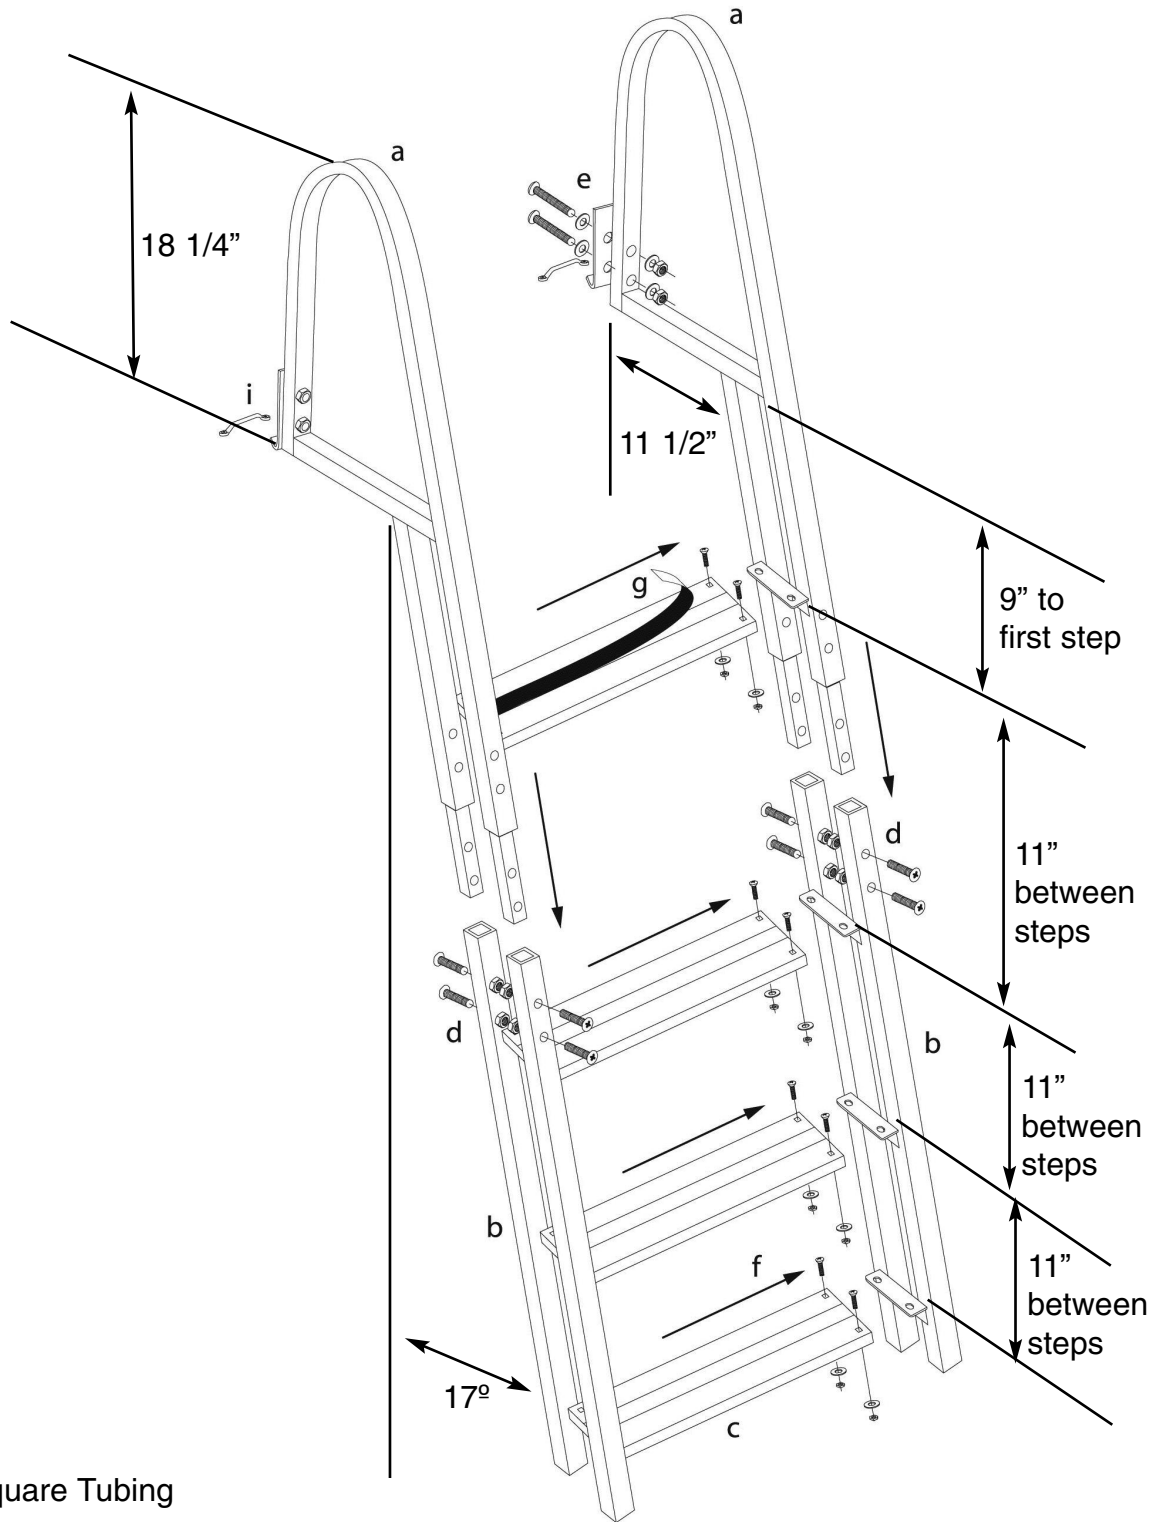

DOCK EDGE ⁴E[®] INC.

Stand-Off Ladder Dimensions: Product# 2053-F, 2054-F (shown) and 2055-F

1" Square Tubing

Treads are 16" wide x 4" deep